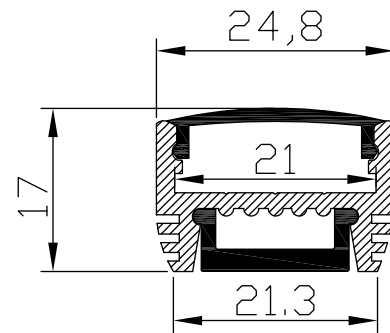

Color 

Unit: mm

## Features:

1. Model: HL-BAPL025
2. Material: AL6063+PC/PMMA
3. Surface: Anodized/Painting
4. Lighting source width: 20mm
5. Length: 4m/max
6. Installation: For offices / conference rooms / supermarkets / home lighting application.

## Accessory:

End Cap

Aluminum Profile

Mounting Clip (PC)

Cover